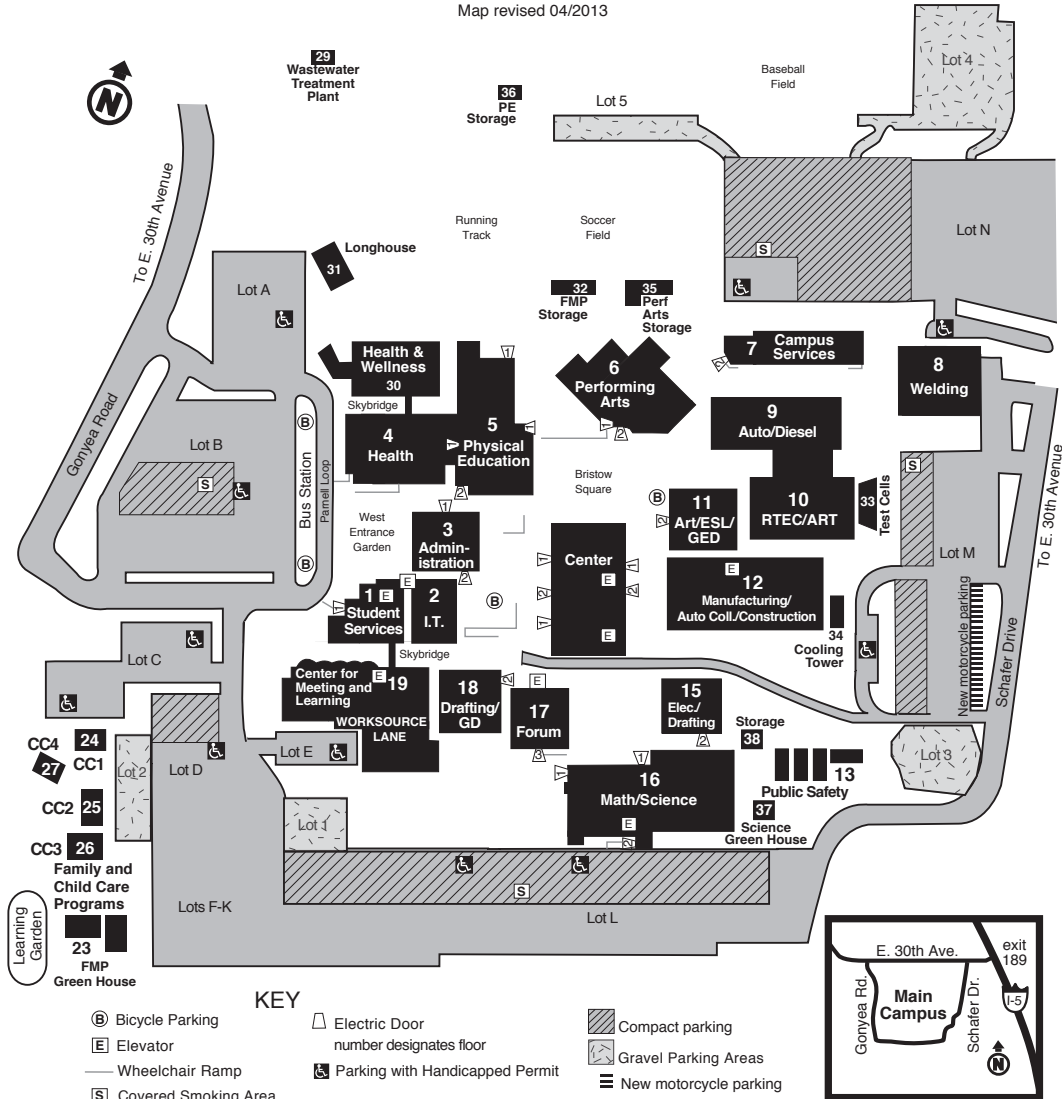

Lane Community College Main Campus

4000 East 30th Avenue ▪ Eugene, Oregon 97405 ▪ (541) 463-3000

Map revised 04/2013

Building	Department	Building	Department	Building	Department
Center	Bookstore/Library/ Cafeteria	8	Welding	17	Forum
1	Student Services	9	Auto/Diesel	18	Drafting/Graphic Design
2	IT	10	RTEC/Art	18	Health Clinic
3	Administration	11	Art/ESL/GED	19	Business/CIT/Workforce/ Co-op Ed/CML
4	Health Professions	12	Manufacturing/Auto Coll./ Construction	24	Family Connections/Child Development
5	Physical Education	13	Annexes	25	Infant/Toddler Center
6	Performing Arts	13	Public Safety	26	Preschool
7	Campus Services/Facilities/ Printing & Graphics	15	Electronics/Drafting	30	Health and Wellness
		16	Science/Math	31	Longhouse

- Parking**
- Parking is permitted in all parking lots on main campus.
 - Parking is prohibited on the access roads to main campus (Gonyea Road and Eldon Schafter Drive).